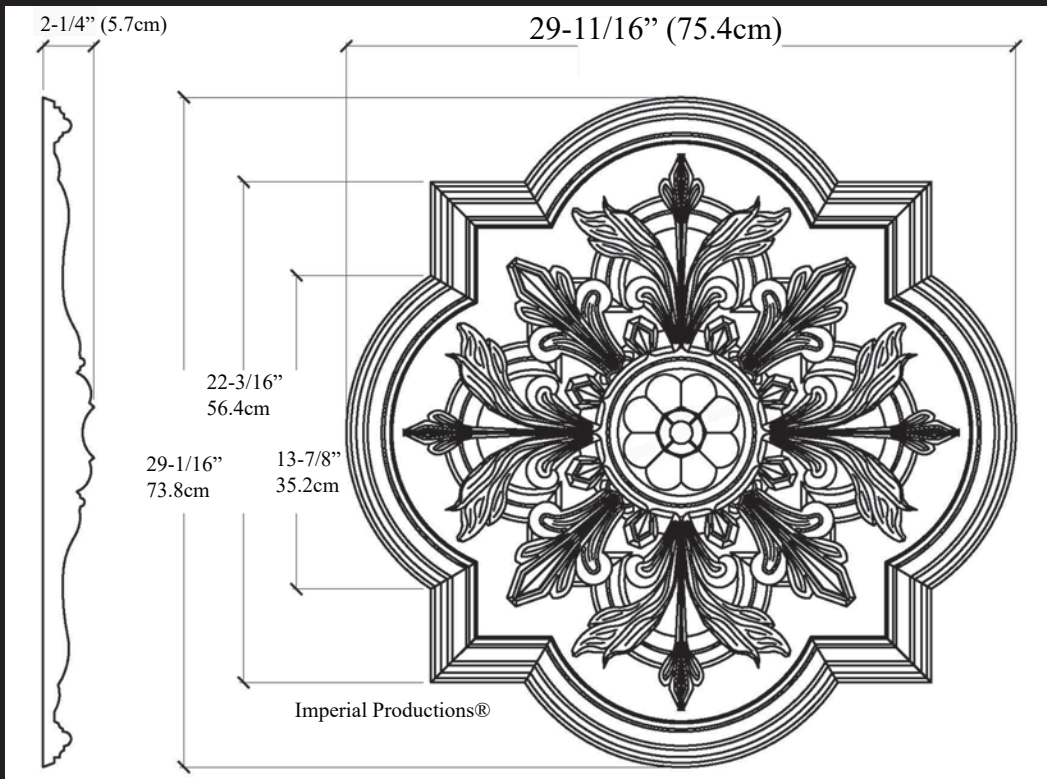

ResinMold®

A Flexible synaptic polymer for vaulted or curved ceilings Interior & Exterior Use

Inside Circle
Around Flower
5-5/8"
14.3cm

* All prices & specifications subject to change without notice, Final products & Measurements may vary from this brochure

Imperial Productions®

1-800-399-7585

Imperial Productions & Distribution Inc Toronto / New York

email sales@imperialproductions.com copyright 2016 MRDCI All Rights Reserved

SEP-22