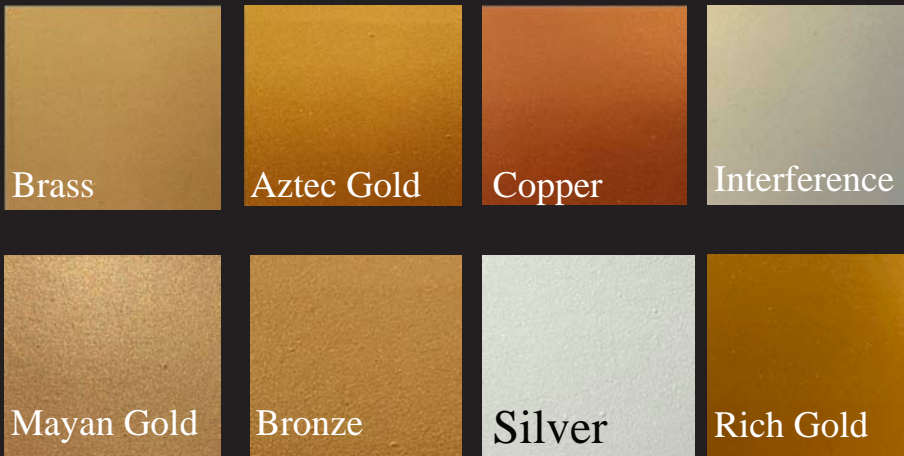

Polished Nickel

Aged Vermillion

Metal Combo

* Real Metal is a natural product (not a paint) there will be variations Final products will vary in color/shading from this brochure

Imperial Productions®

1-800-399-7585

Imperial Productions & Distribution Inc.

email sales@imperialproductions.com

copyright 2016 ImperialProductions All Rights Reserved

Factory Painting for Medallions
on ArchPolymer™ GRG-NeoPlaster™ & Hardwoods

COLOR MATCH

Specify any
Sherwin Williams
Ben Moore
Paint # & Finish

METALLICS

Offer Accent
Paints for the
DIY

* Real Metal is a natural product (not a paint) there will be variations Final products will vary in color/shading from this brochure