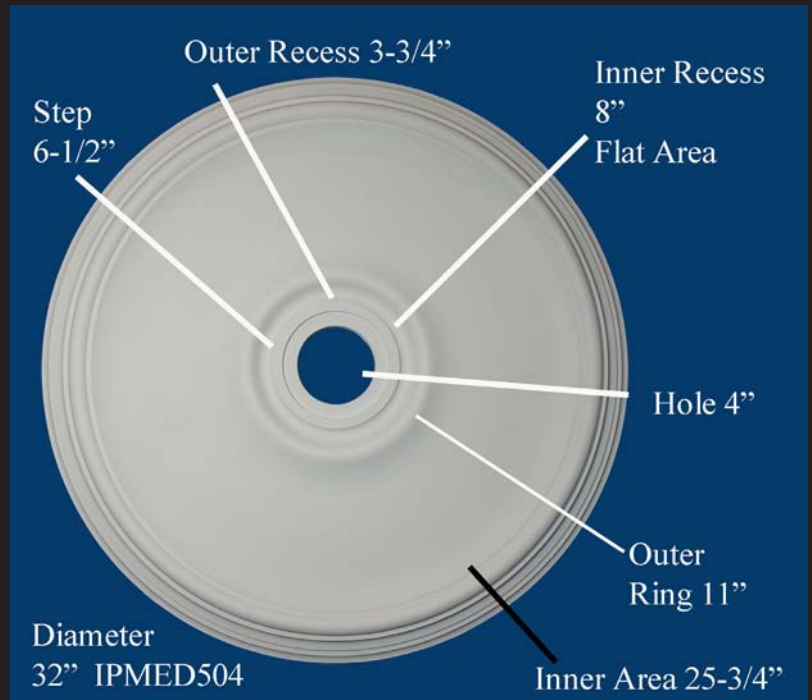

* All prices & specifications subject to change without notice, Final products & Measurements may vary from this brochure

Imperial Productions®

1-800-399-7585

Imperial Productions & Distribution Inc.

DEC-24

email sales@imperialproductions.com copyright 2016 MRDCI All Rights Reserved