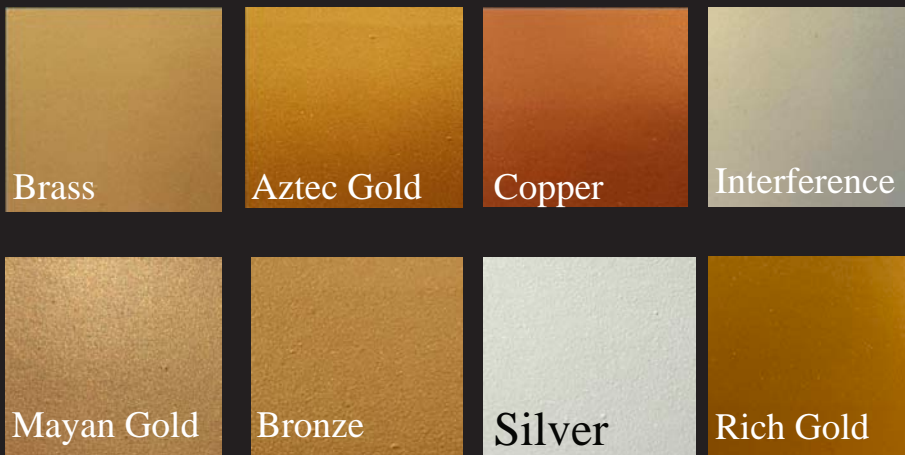

Leather - Nickel

Polished Copper

Leather - Bronze

Oxidized Copper

Gun Metal

- 1) Dark Satin
- 2) Silver Oxide
- 3) Dark Polished
- 4) Silver Polished

Antique Brass

Polished Gold

Polished Brass

Polished Nickel

Aged Vermillion

Metal Combo

* Real Metal is a natural product (not a paint) there will be variations Final products will vary in color/shading from this brochure

Imperial Productions®

1-800-399-7585

Imperial Productions & Distribution Inc.

email sales@imperialproductions.com

copyright 2016 ImperialProductions All Rights Reserved

Factory Painting for Medallions
on ArchPolymer™ GRG-NeoPlaster™ & Hardwoods

COLOR MATCH

Specify any
Sherwin Williams
Ben Moore
Paint # & Finish

METALLICS

Offer Accent
Paints for the
DIY

* Real Metal is a natural product (not a paint) there will be variations Final products will vary in color/shading from this brochure