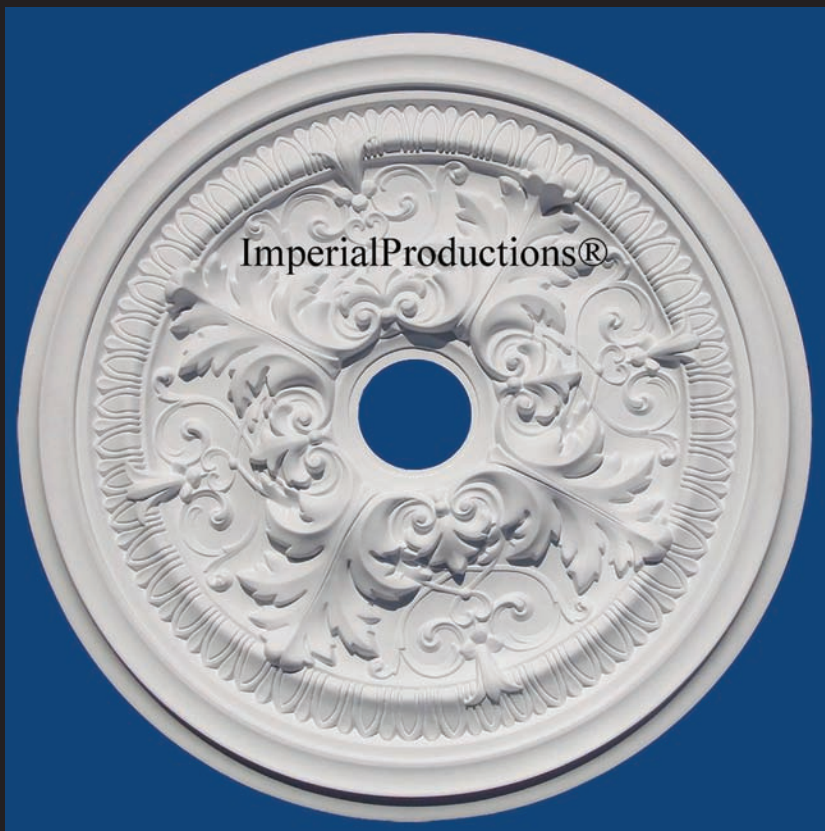

Ceiling Medallion IPDP100

Acanthus Style

Dimensions

Diameter 26-1/2" (67.3cm)
 Projection 1-3/8" (3.4cm)
 Hole 3-3/4" (9.2cm)
 Fits Canopy to 4-1/2" (11.4cm)

Materials

ArchPolymer™

an artificial wood primed white easy to install with the approved adhesive and a brad nailer. Finish joining edges with poly spackling compound. Optional Class A fire rating available. Exterior & Interior use

ResinMold®

A Flexible synaptic polymer for vaulted or curved ceilings Interior & Exterior Use

[Click for Material Properties](#)

Imperial Productions®

<----- Diameter -----> 26-1/2" (67.3cm)

Canopy Area 4-1/2" (11.4cm)