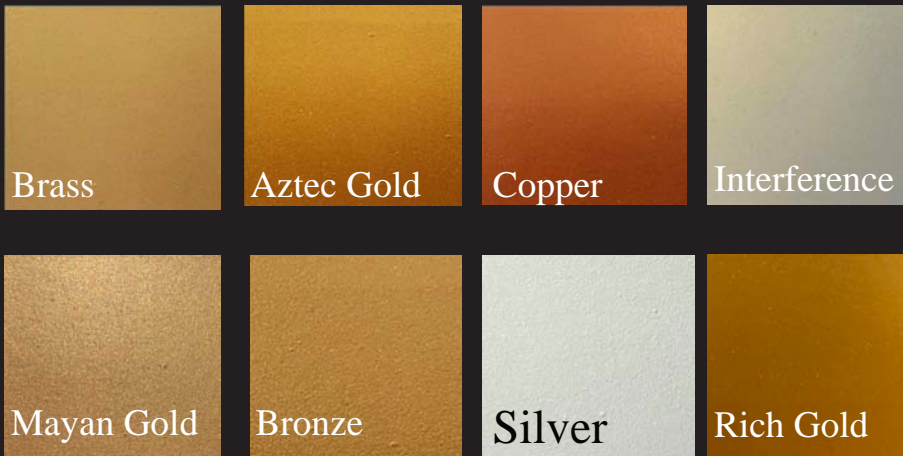

- 1) Dark Satin
- 2) Silver Oxide
- 3) Dark Polished
- 4) Silver Polished

Antique Brass

Polished Gold

Polished Brass

Polished Nickel

Aged Vermillion

Metal Combo

* Real Metal is a natural product (not a paint) there will be variations Final products will vary in color/shading from this brochure

Imperial Productions®

1-800-399-7585

Imperial Productions & Distribution Inc.

email sales@imperialproductions.com

copyright 2016 ImperialProductions All Rights Reserved

Factory Painting for Medallions
on ArchPolymer™ GRG-NeoPlaster™ & Hardwoods

COLOR MATCH

Specify any
Sherwin Williams
Ben Moore
Paint # & Finish

METALLICS

Offer Accent
Paints for the
DIY

* Real Metal is a natural product (not a paint) there will be variations Final products will vary in color/shading from this brochure