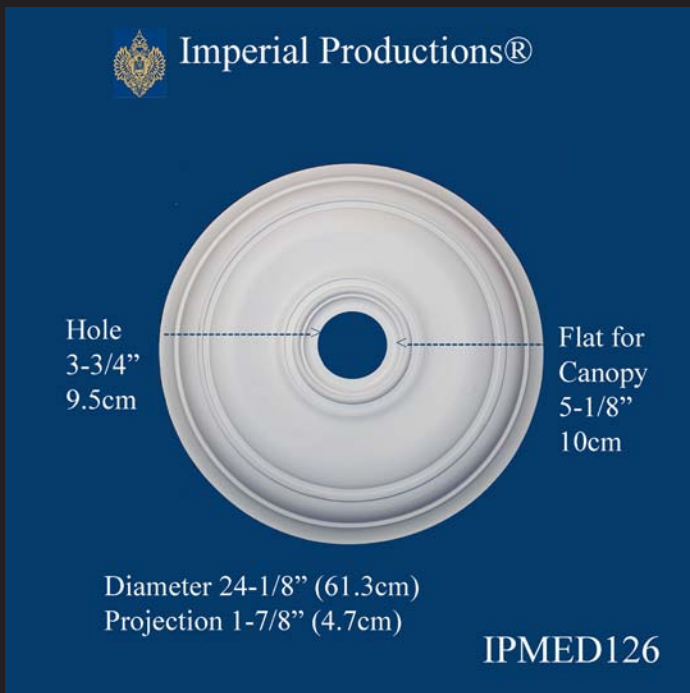

* All prices & specifications subject to change without notice, Final products & Measurements may vary from this brochure

Imperial Productions®
Imperial Productions & Distribution Inc.
email sales@imperialproductions.com

1-800-399-7585

copyright 2016 MRDCI All Rights Reserved

MAR-23