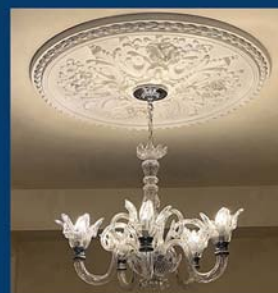

Fixture Not Included

* All prices & specifications subject to change without notice, Final products & Measurements may vary from this brochure
* Chandelier when shown is not included

Imperial Productions®

1-800-399-7585

Imperial Productions & Distribution Inc.

email sales@imperialproductions.com copyright 2016 MRDCI All Rights Reserved

SEP-22