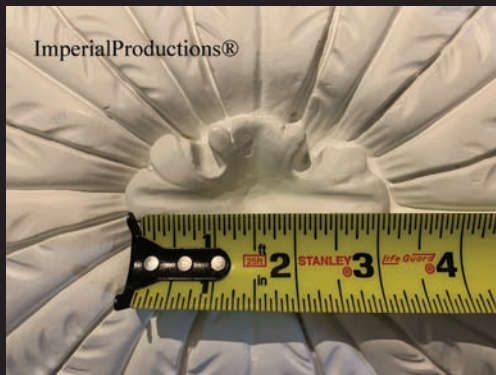

ImperialProductions®