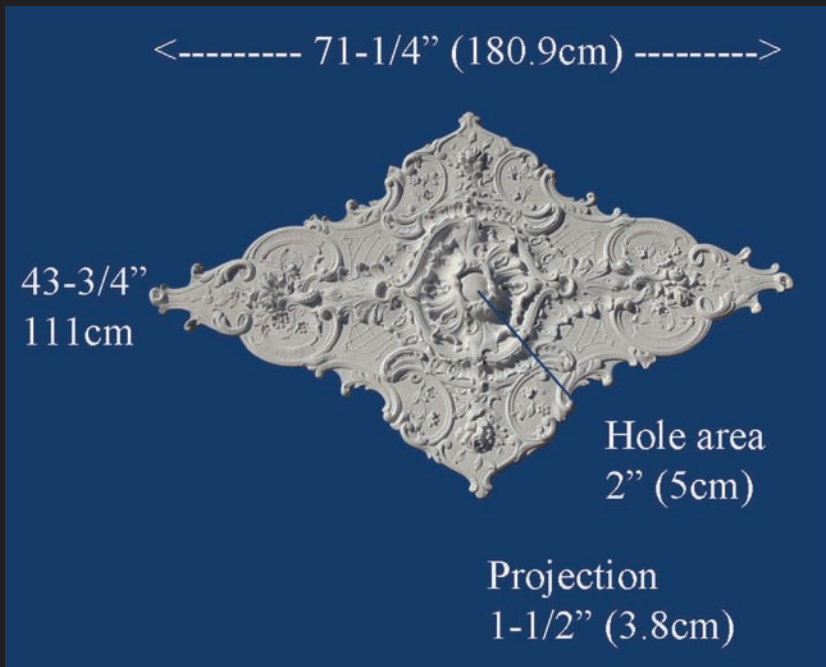

### Dimensions

71-3/4" x 43-3/4"  
180 x 111cm  
Projection 1-1/2" (cm)  
Optional Hole