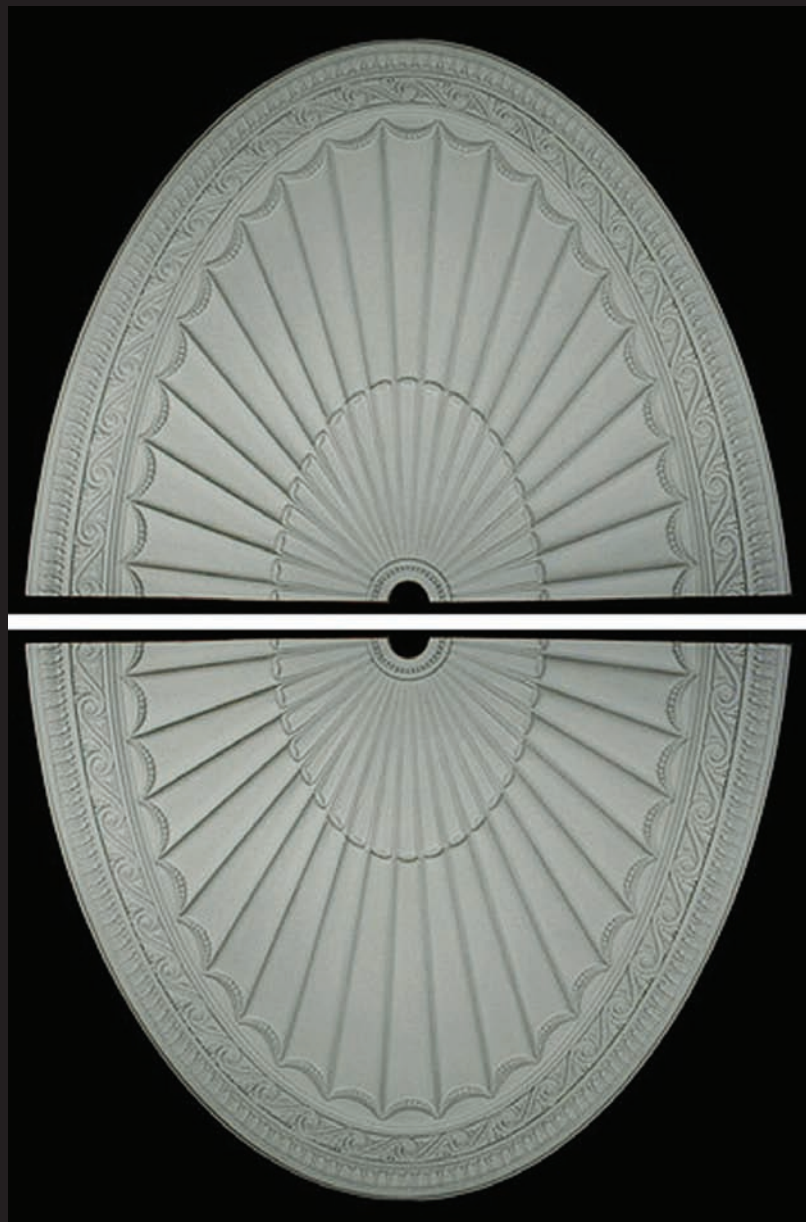

Ceiling Medallion Federal Style

IPMED510

Available Materials

ArchPolymer™

an artificial wood primed white
easy to install with the approved
adhesive and a brad nailer. Finish
joining edges with poly spackling
compound. Optional Class A fire
rating available. Exterior & Interior use

GRG-NeoPlaster™

Much stronger than traditional plaster
Class A fire rated product. Screw & glue
into place. Priming by others.
Interior use.

ResinMold®

A Flexible synthetic polymer for
vaulted or curved ceilings
Interior & Exterior Use

Dimensions

58" x 91"

147 x 115cm

Projection 1" (2.54cm)

Hole 3-3/4" (9.5cm)

* All prices & specifications subject to change without notice, Final products & Measurements may vary from this brochure

Imperial Productions®

1-800-399-7585

Imperial Productions & Distribution Inc Toronto / New York

SEP-22

email sales@imperialproductions.com copyright 2016 MRDCI All Rights Reserved