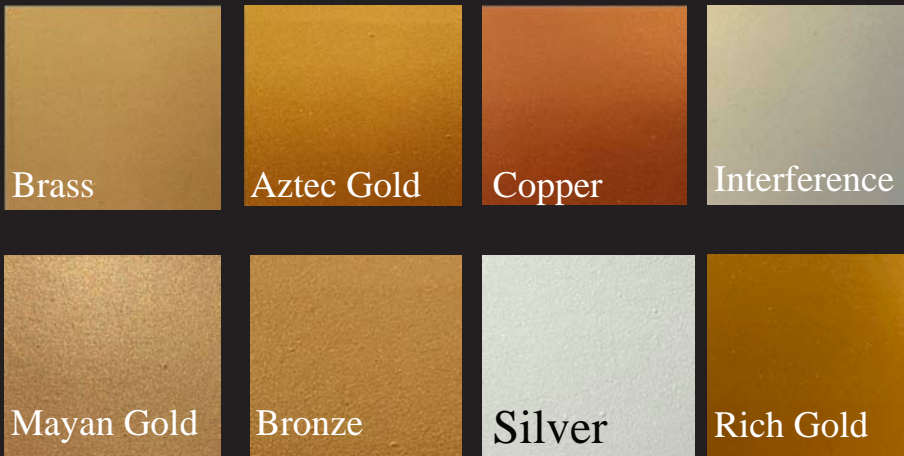

- 1) Dark Satin
- 2) Silver Oxide
- 3) Dark Polished
- 4) Silver Polished

Antique Brass

Polished Gold

Polished Brass

Polished Nickel

Aged Vermillion

Metal Combo

* Real Metal is a natural product (not a paint) there will be variations Final products will vary in color/shading from this brochure

Imperial Productions®

1-800-399-7585

Imperial Productions & Distribution Inc.

email sales@imperialproductions.com

copyright 2016 ImperialProductions All Rights Reserved

Factory Painting for Medallions
on ArchPolymer™ GRG-NeoPlaster™ & Hardwoods

COLOR MATCH

Specify any
Sherwin Williams
Ben Moore
Paint # & Finish

METALLICS

Offer Accent
Paints for the
DIY

* Real Metal is a natural product (not a paint) there will be variations Final products will vary in color/shading from this brochure

See Next Page

VALUE ADDED FINISHES

Factory Paint Color Code _____ Finish _____

Metal Coated: Type: _____

* Possible Limitations due to Quantity Requested and/or Application

Imperial Productions®

1-800-399-7585