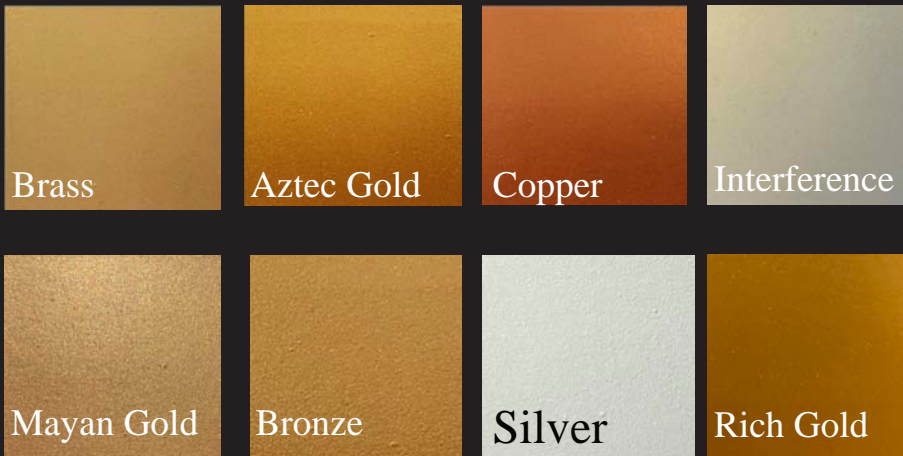

Polished Nickel

Aged Vermillion

Metal Combo

* Real Metal is a natural product (not a paint) there will be variations Final products will vary in color/shading from this brochure

Imperial Productions®

1-800-399-7585

Imperial Productions & Distribution Inc.

email sales@imperialproductions.com

copyright 2016 ImperialProductions All Rights Reserved

Factory Painting for Medallions
on ArchPolymer™ GRG-NeoPlaster™ & Hardwoods

COLOR MATCH

Specify any
Sherwin Williams
Ben Moore
Paint # & Finish

METALLICS

Offer Accent
Paints for the
DIY

* Real Metal is a natural product (not a paint) there will be variations Final products will vary in color/shading from this brochure