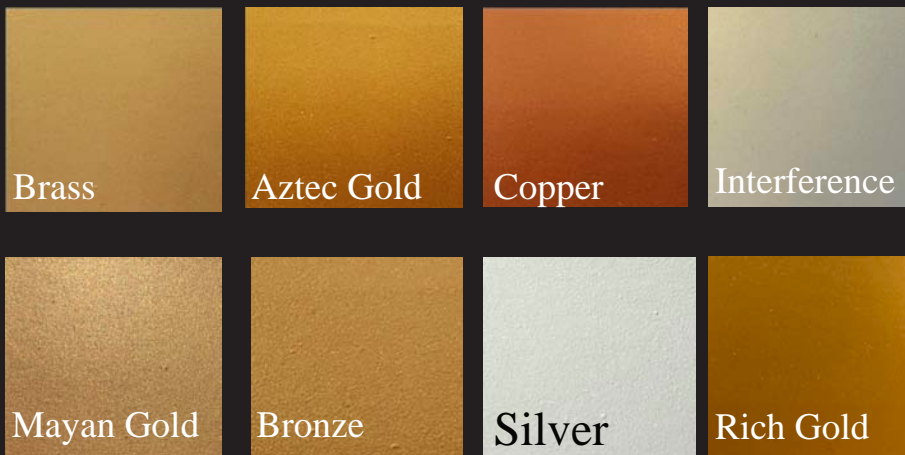

Metal Combo

* Real Metal is a natural product (not a paint) there will be variations Final products will vary in color/shading from this brochure

Imperial Productions®

1-800-399-7585

Imperial Productions & Distribution Inc.

email sales@imperialproductions.com

copyright 2016 ImperialProductions All Rights Reserved

Factory Painting for Medallions
on ArchPolymer™ GRG-NeoPlaster™ & Hardwoods

COLOR MATCH

Specify any
Sherwin Williams
Ben Moore
Paint # & Finish

METALLICS

Brass

Aztec Gold

Copper

Interference

Mayan Gold

Bronze

Silver

Rich Gold

Offer Accent
Paints for the
DIY

* Real Metal is a natural product (not a paint) there will be variations Final products will vary in color/shading from this brochure

Imperial Productions®

1-800-399-7585