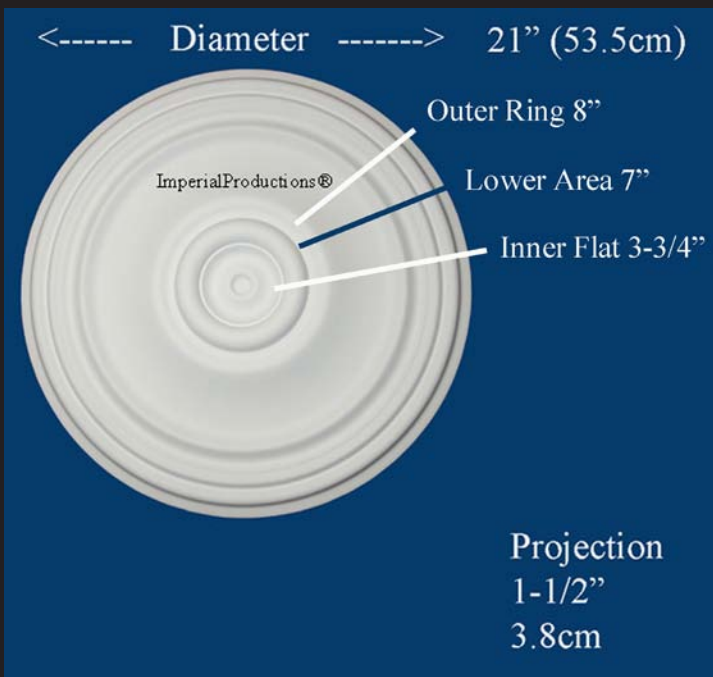

* All prices & specifications subject to change without notice, Final products & Measurements may vary from this brochure

Imperial Productions®

1-800-399-7585

Imperial Productions & Distribution Inc.

email sales@imperialproductions.com copyright 2016 MRDCI All Rights Reserved

MAR-23