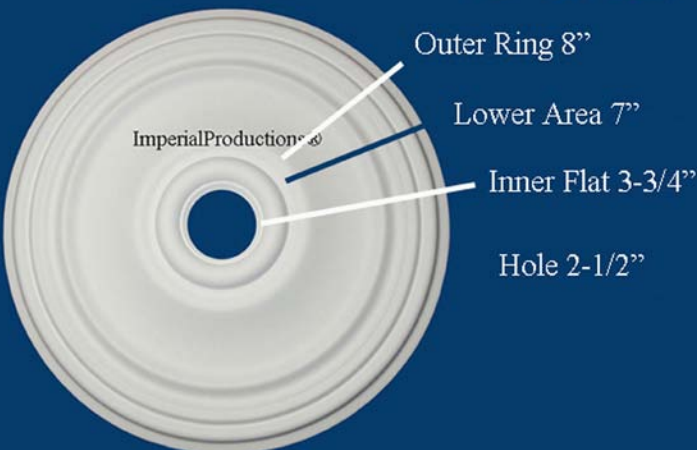

ResinMold®

A Flexible synaptic polymer for vaulted or curved ceilings Interior & Exterior Use

<----- Diameter -----> 21" (53.5cm)