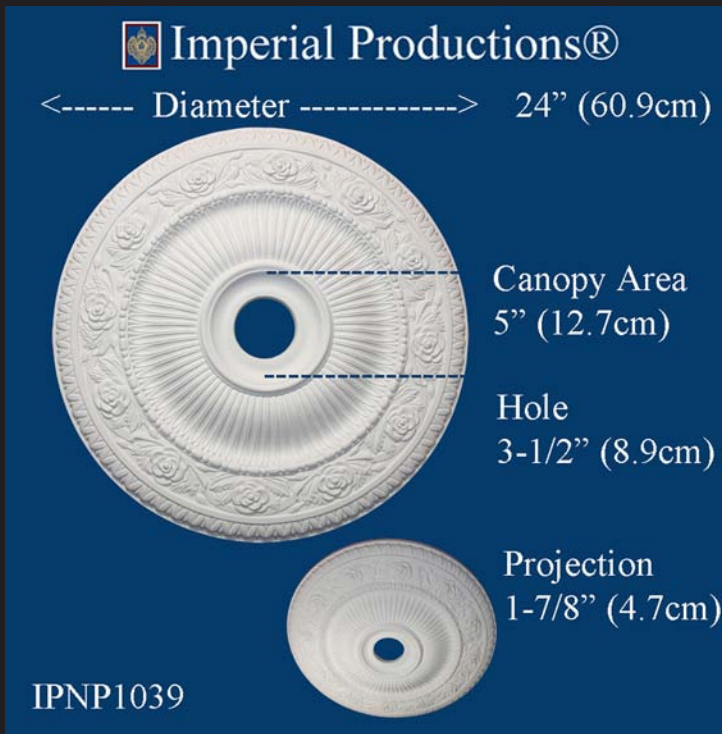

ResinMold®

A Flexible synaptic polymer for vaulted or curved ceilings Interior & Exterior Use

* All prices & specifications subject to change without notice, Final products & Measurements may vary from this brochure

Imperial Productions®

1-800-399-7585

Imperial Productions & Distribution Inc.

email sales@imperialproductions.com copyright 2016 MRDCI All Rights Reserved

SEP-22